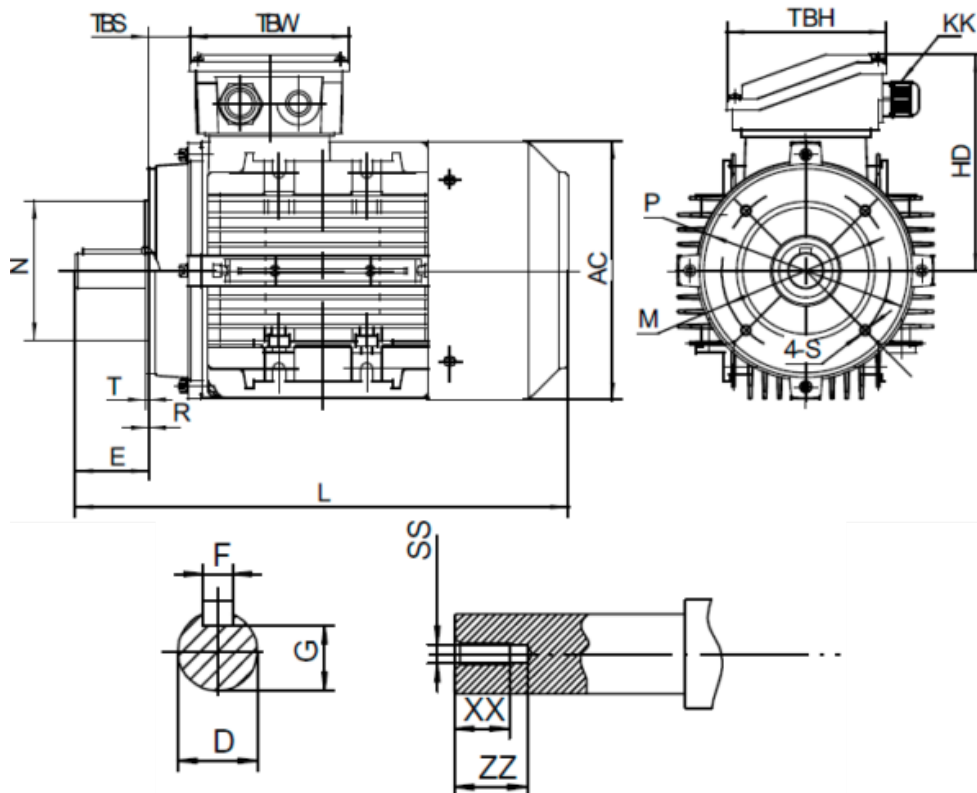

# Data Sheet

Article number: 2518001104150140

Description: Kleedrive T3A 803-4 1.1kw 1400 rpm UL/CSA  
3x230/400V 50 HZ IP55 B14 Eff=82,7%

## Measures

AA = 160	L = 277	TBH = 109
AC = Ø157	M = Ø100	TBS = 26.5
AD = 214	N = Ø80	TBW = 109
D = Ø19	P = Ø120	XX = 16
E = 40	R = 0	ZZ = 21
F = 6	S = M6	
G = 15.5	SS = M6	
HD = 134	T = 3	